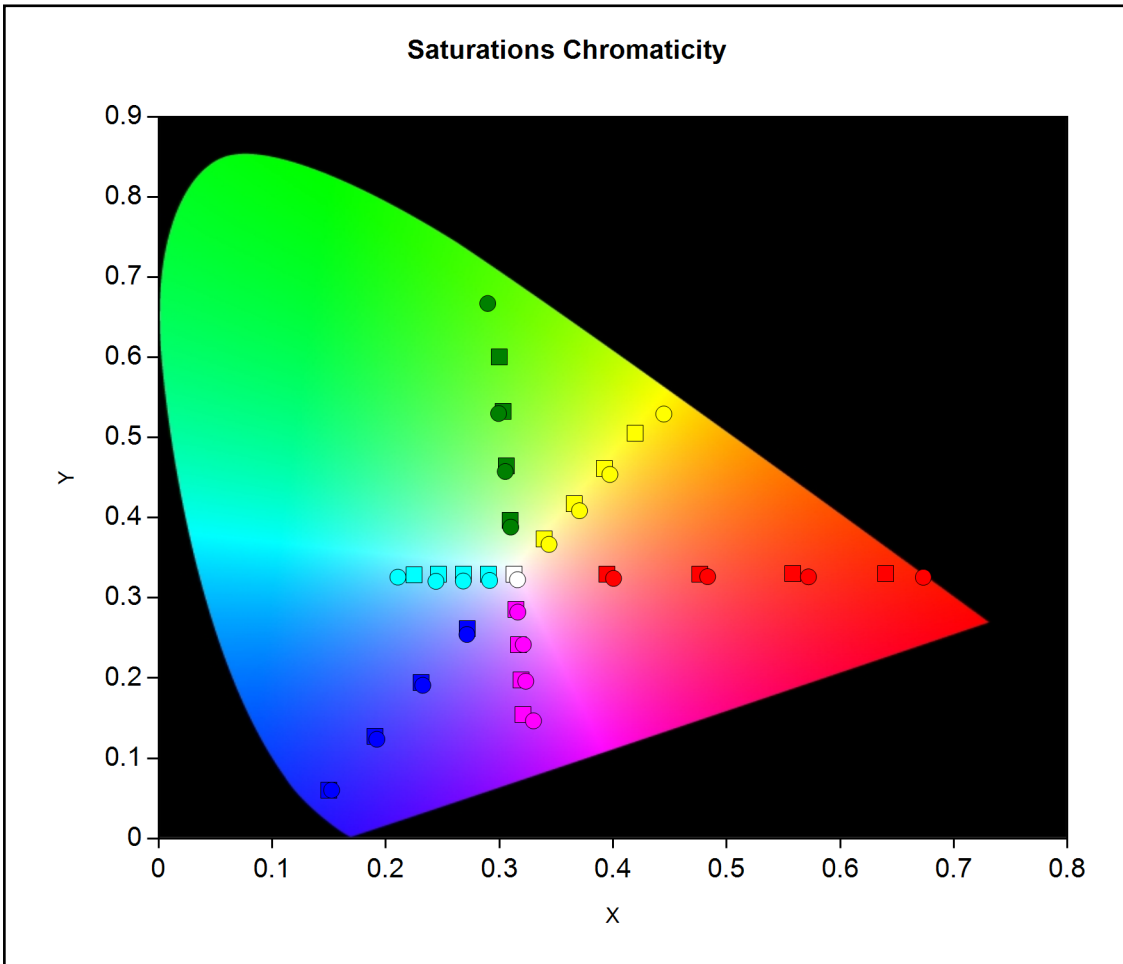

Advanced Color Management Report

27/11/2015

Saturation dE Average	
Blue	1.13
Cyan	3.07
Green	2.09
Magenta	1.53
Red	2.60
Yellow	3.50