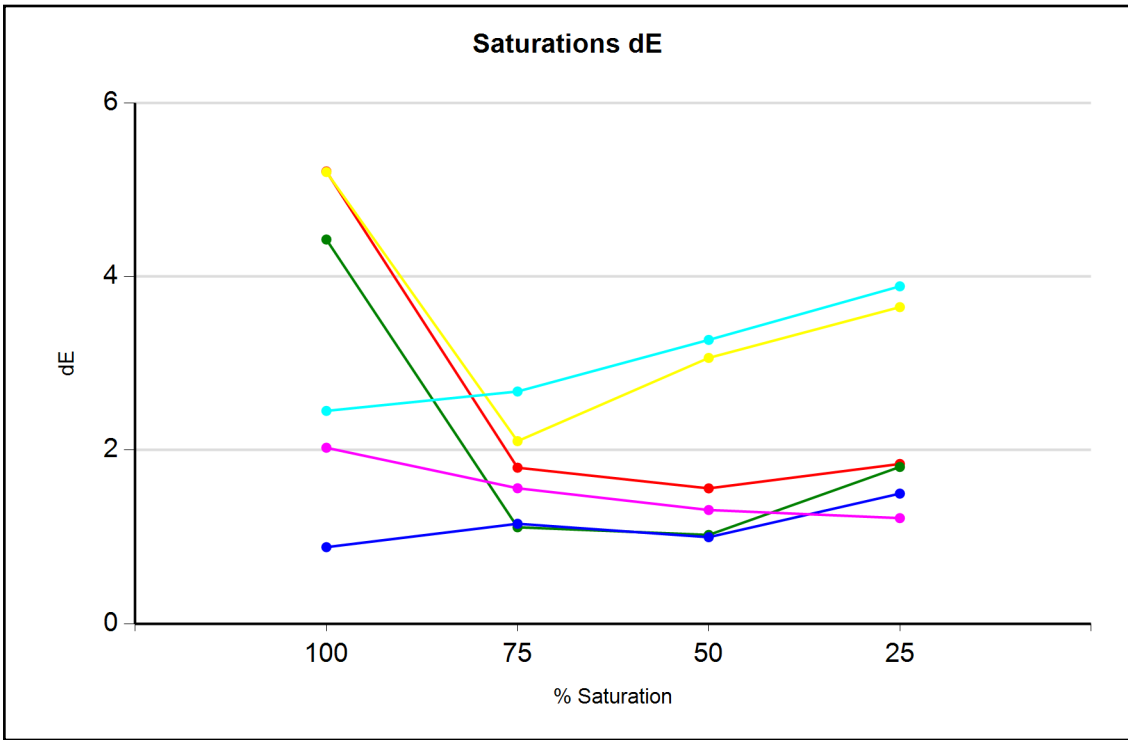

Advanced Color Management Report

27/11/2015

Saturation dE Average	
Blue	1.13
Cyan	3.07
Green	2.09
Magenta	1.53
Red	2.60
Yellow	3.50