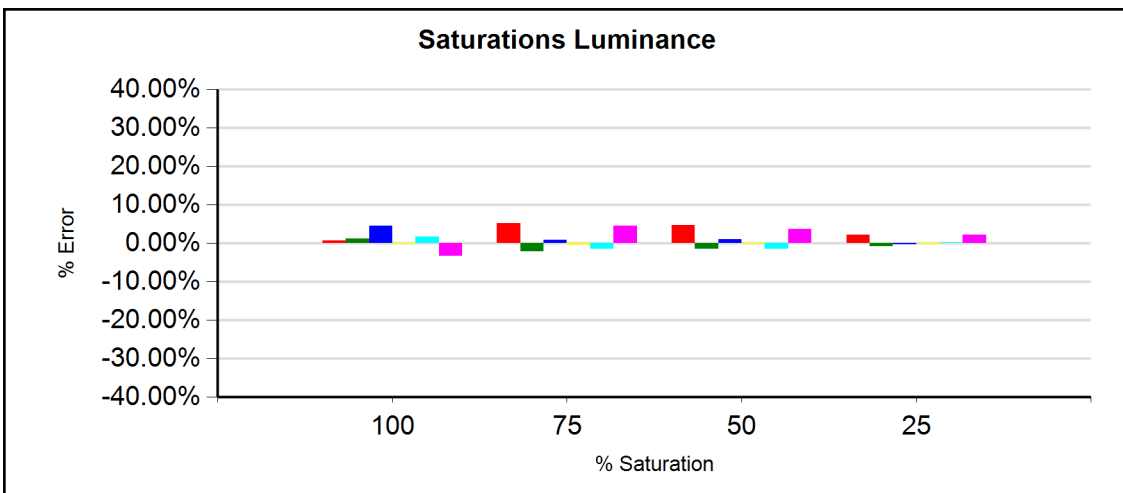

Advanced Color Management Report

27/11/2015

Saturation dE Average	
Blue	1.13
Cyan	3.07
Green	2.09
Magenta	1.53
Red	2.60
Yellow	3.50